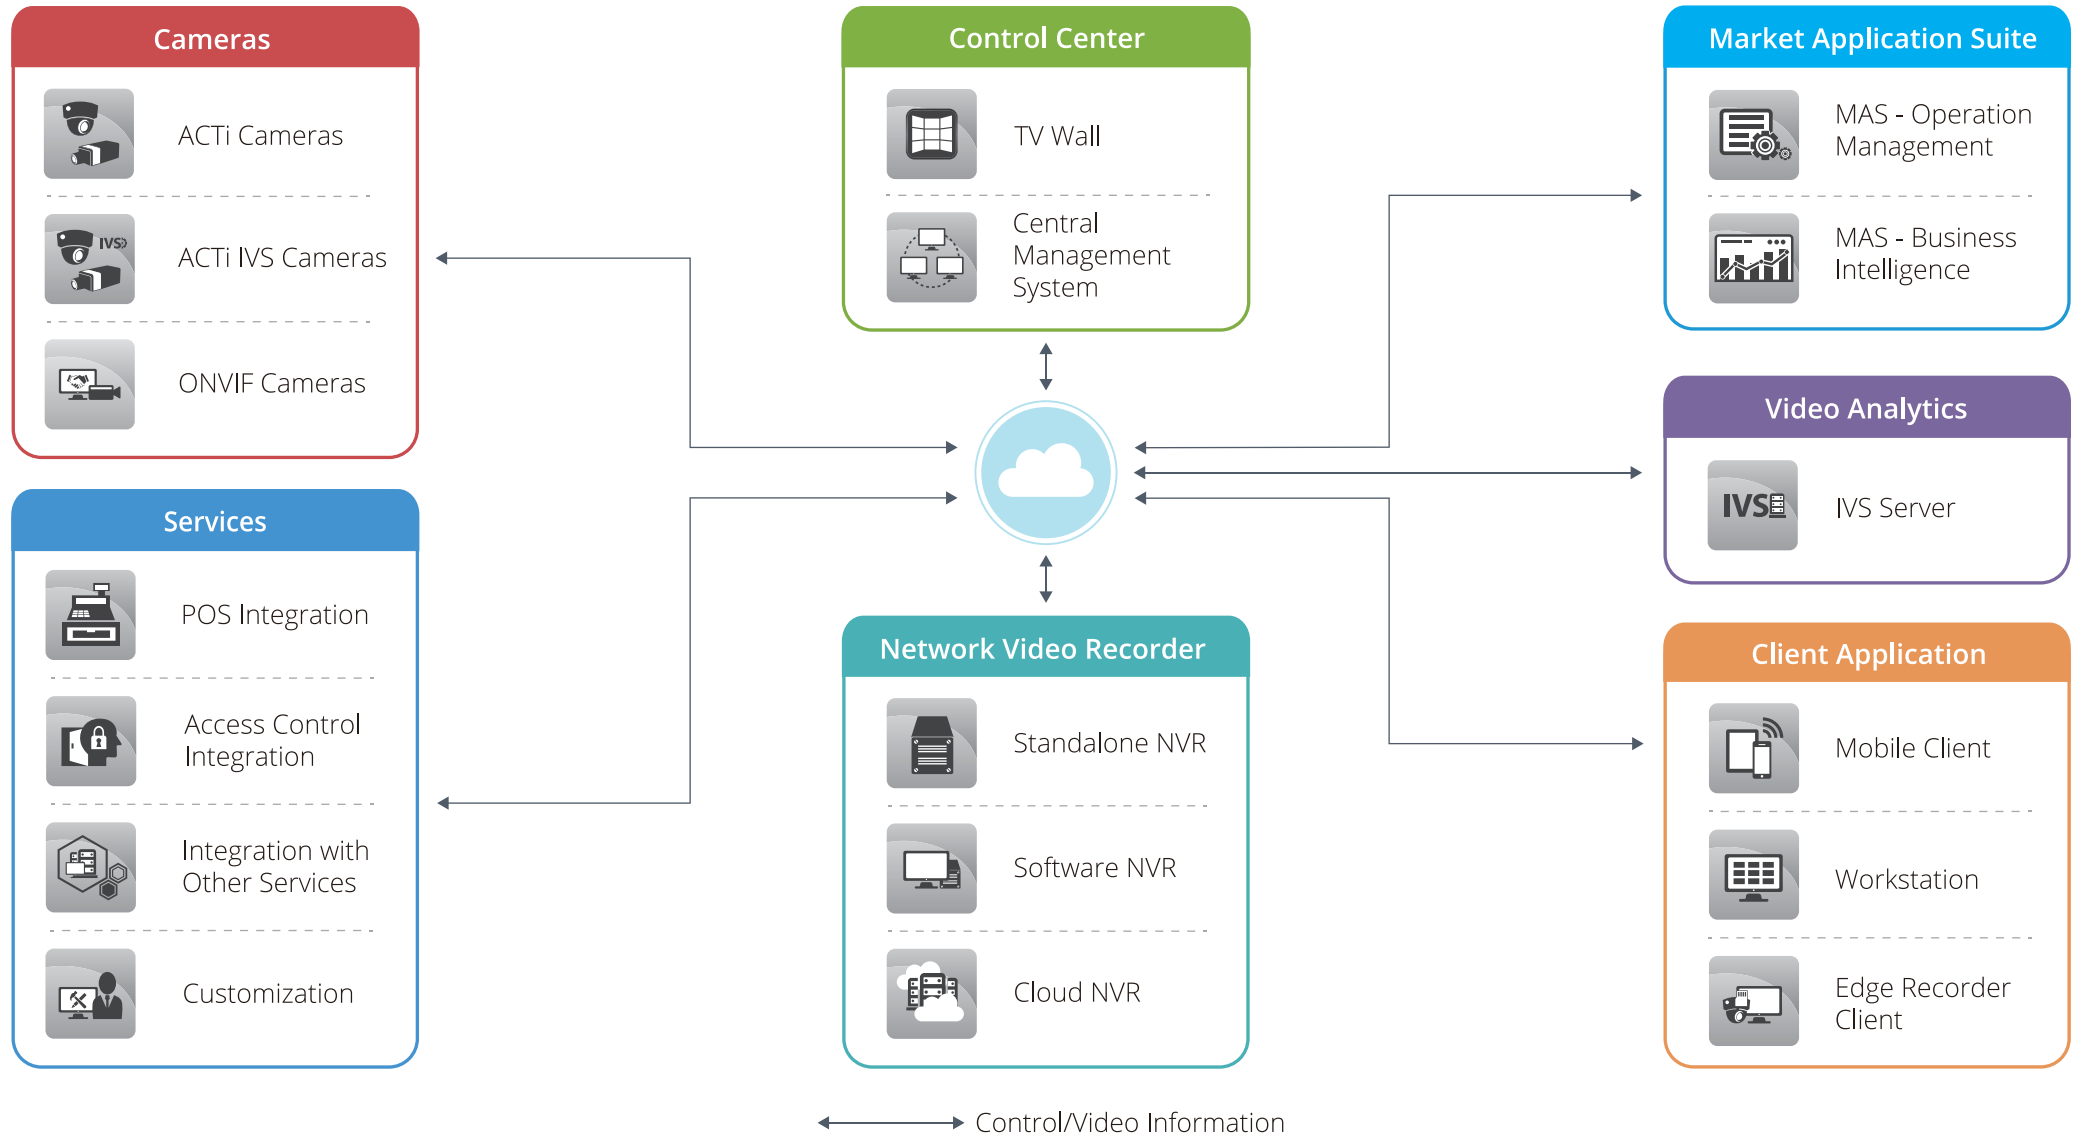

ACTi SOLUTION DIAGRAM