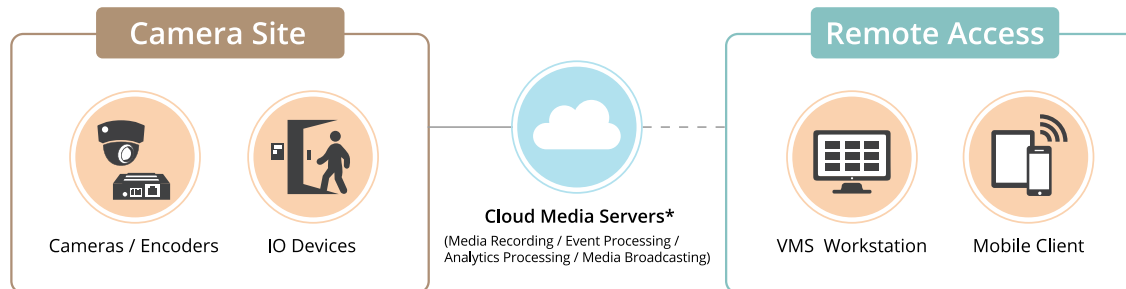

Solution Architecture

*Cloud Media Servers include NVR, CMS, IVS, Broadcast and Big Data Analysis servers.

ACTi's Cloud Media Services are provided through a flexible solution architecture to cover all business requirements. Typically, businesses are concerned with the kind of data they upload to the cloud for security concerns. ACTi allows its customers to manage this challenge through a hybrid solution that allocates sensitive data in local sites and stores all other data in the cloud.

No matter the requirement, whether it is a fully-cloud based solution or a partial migration, ACTi has you covered.

Our solution portfolio has offerings for Service Providers, Distributors and System Integrators that want to enable our service under their own business model and also for End Users that want to work directly under our Cloud.