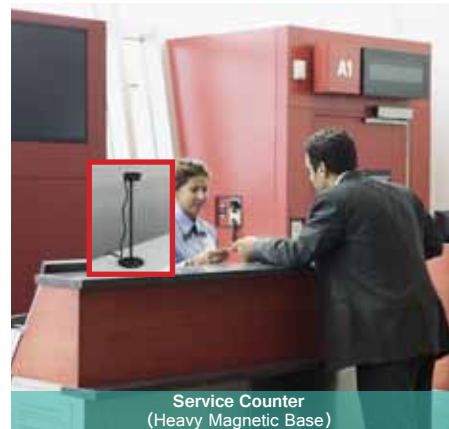

Applications and Installations

ACTi's Q22 Micro Box Camera is about half the size of a deck of cards, weighs a little under 0.5 kg (1 lb) and has a sturdy IK10 rated casing. It can be installed at any service counter or wherever critical interactions take place.

Service Counter
(Heavy Magnetic Base)

Popular Product: Q22-K1