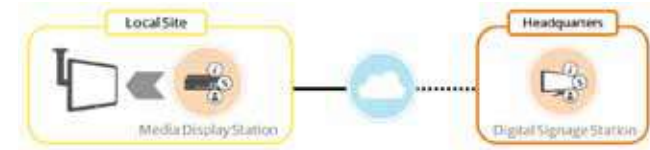

Multiple TV panels across the site can be remotely managed for Digital Signage content together with live video from the surveillance system.

Promoting products to your customers by displaying ads or related product information from the public monitor, according to their profiles such as gender and age, can smartly draw their attention and increase the efficiency of your marketing campaigns.